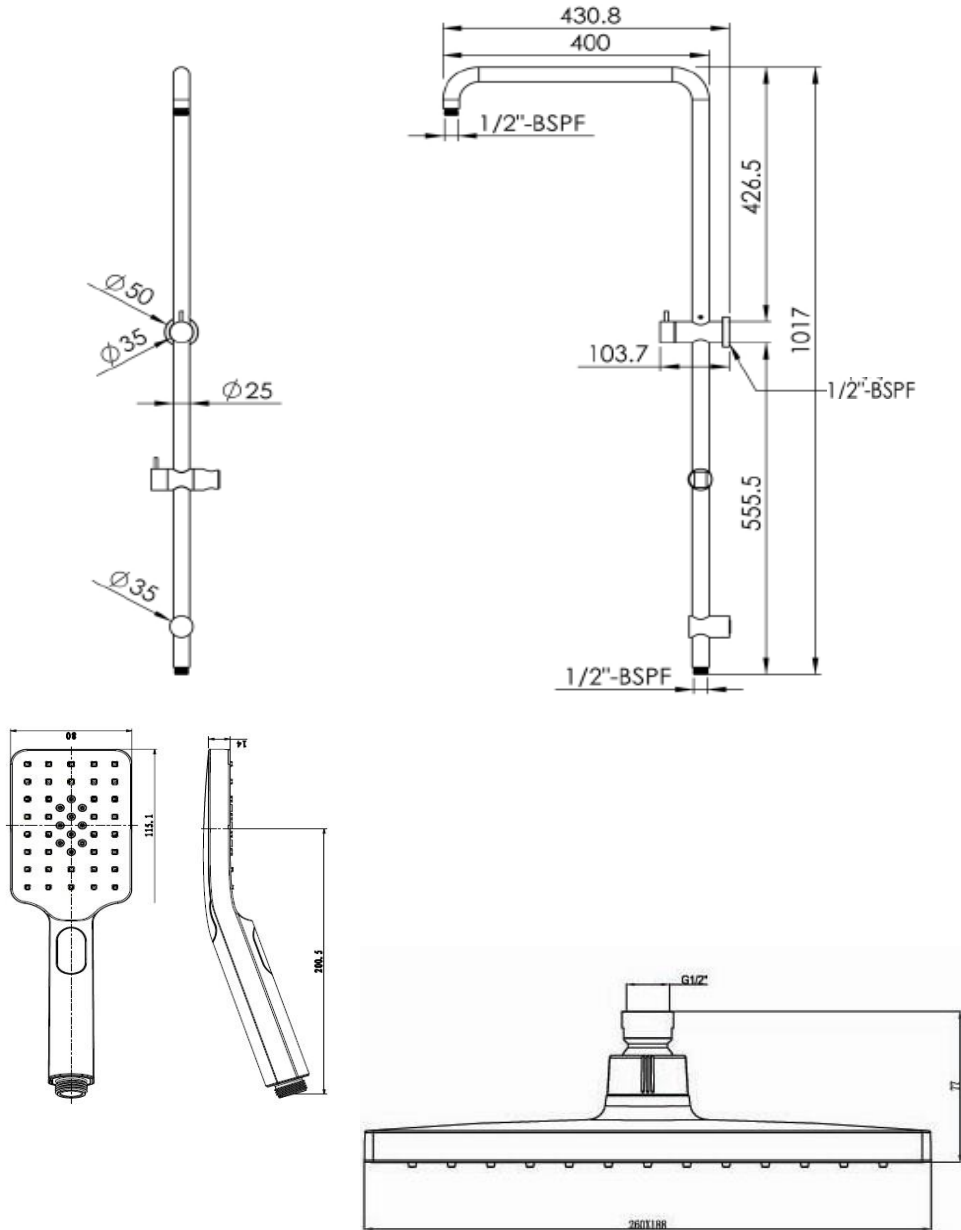

TECHNICAL SPECIFICATIONS

BAKARA RECT. ABS FULL COMBO

D04011-H11013

DISTRIBUTED BY COLLIS MARKETING SERVICE
BETHANIA QLD. 4205 HEIDELBERG WEST VIC.3081