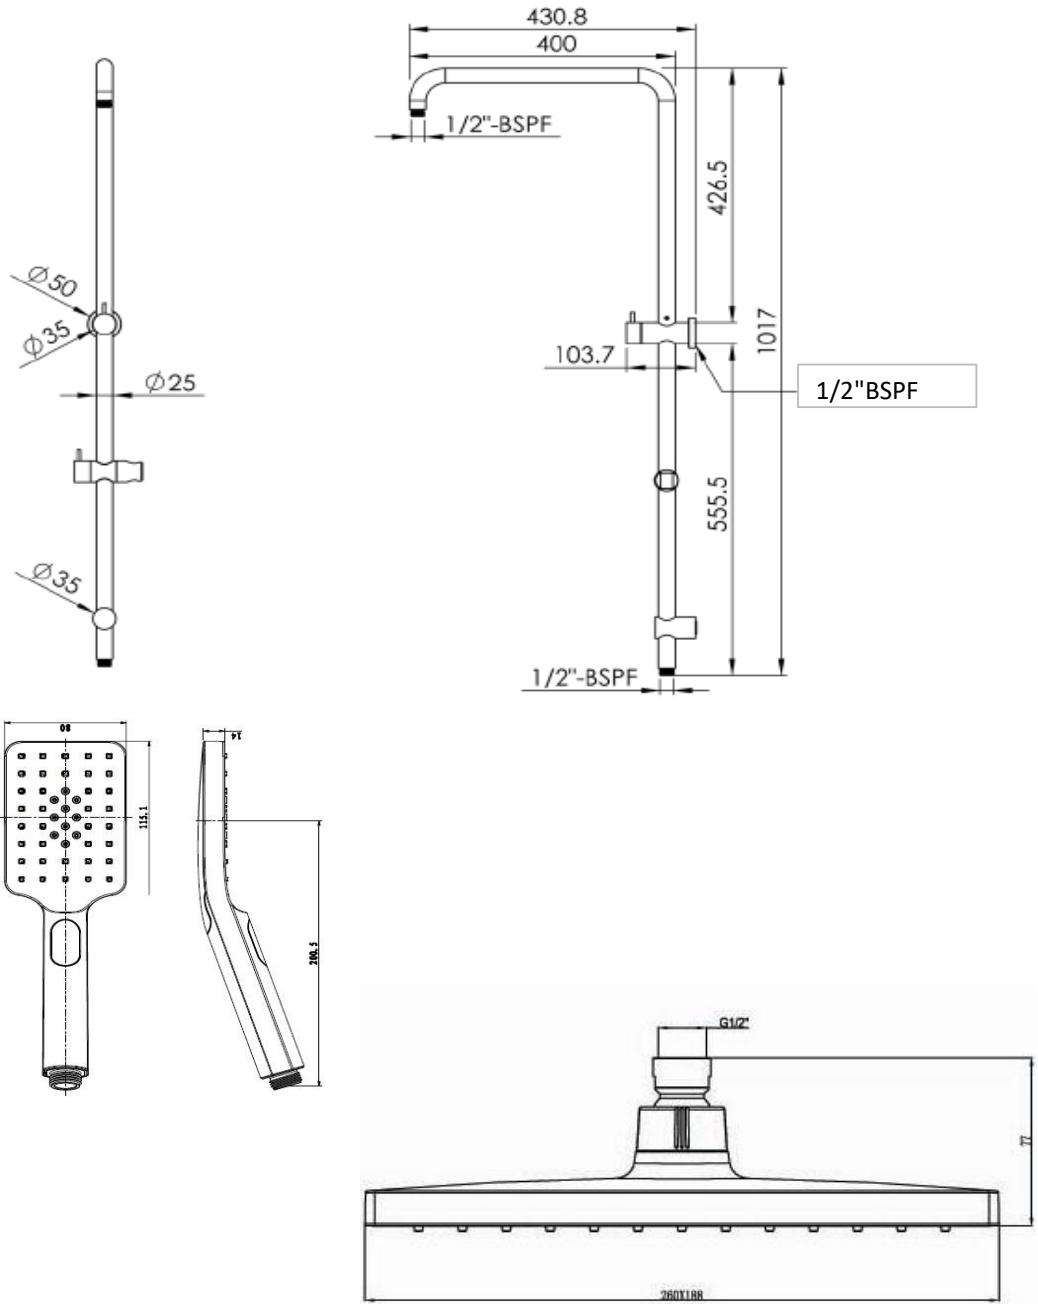

TECHNICAL SPECIFICATIONS

BAKARA RECT. ABS FULL COMBO - MATTE BLACK

D04011B-H11013B

DISTRIBUTED BY COLLIS MARKETING SERVICE
BETHANIA QLD. 4205 HEIDELBERG WEST VIC.3081